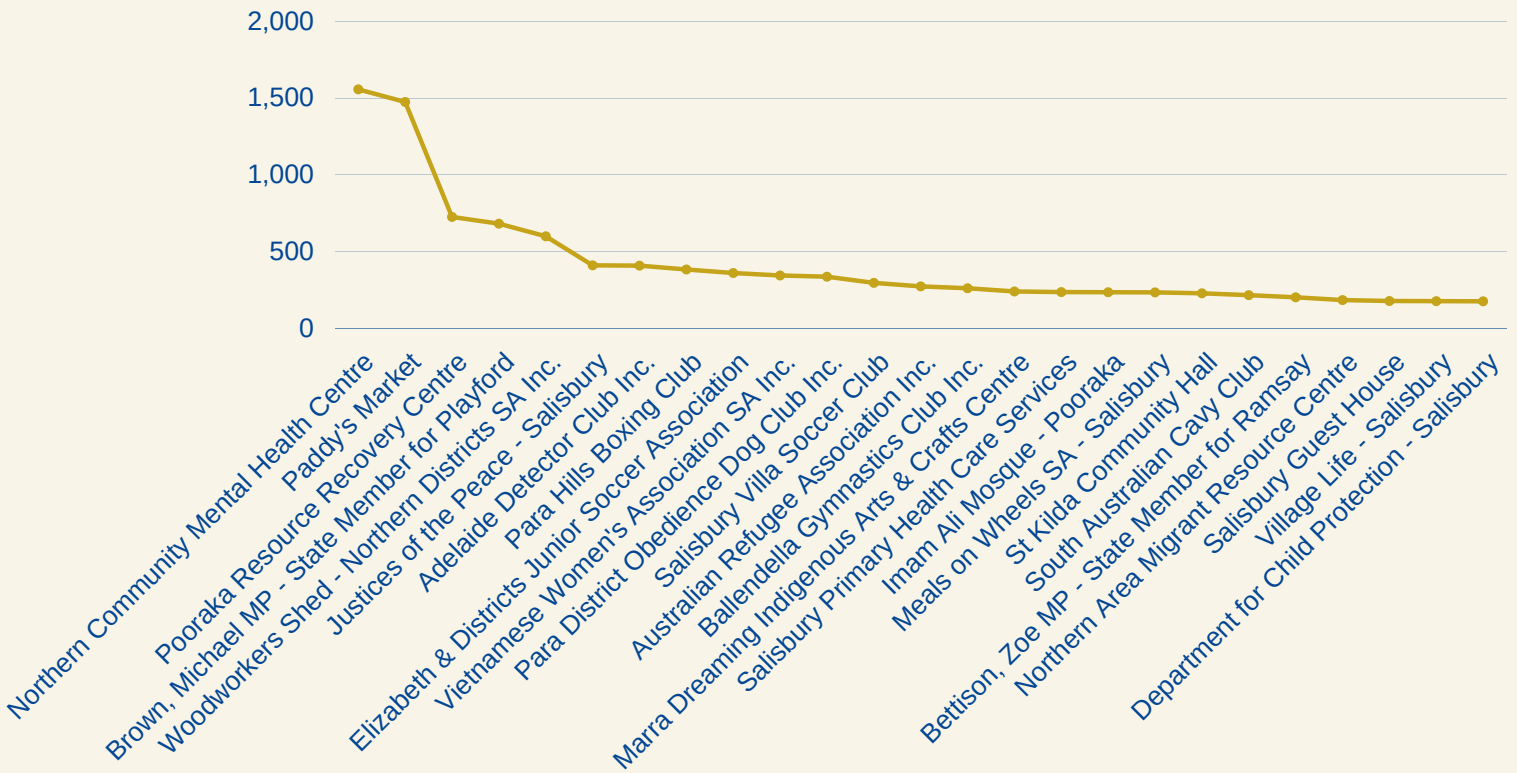

SALISBURY

WHAT ARE OUR COMMUNITY NEEDS?

24681 SESSIONS

1 JULY 2020 - 30 JUNE 2021

TOP 25 LANDING PAGES:

SESSIONS BY PRIMARY CATEGORY

WHO ARE OUR USERS?

AGE