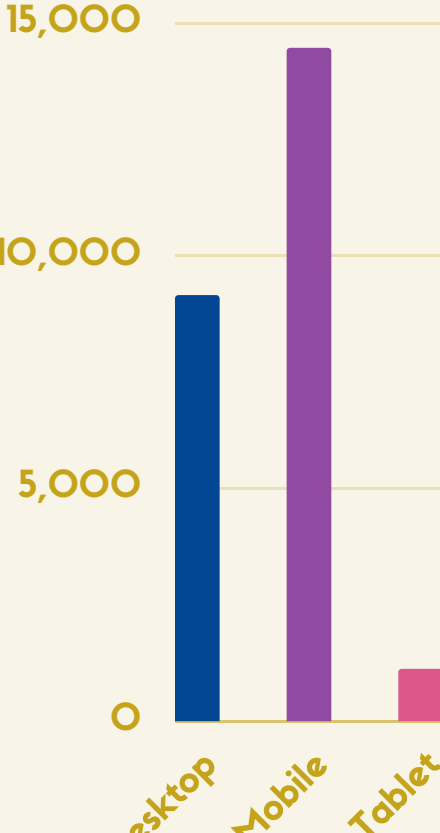

SALISBURY

WHAT ARE OUR COMMUNITY NEEDS?

24681 SESSIONS

1 JULY 2020 - 30 JUNE 2021

TOP 25 LANDING PAGES:

SESSIONS BY PRIMARY CATEGORY

WHO ARE OUR USERS?

AGE

DEVICE

MEDIUM