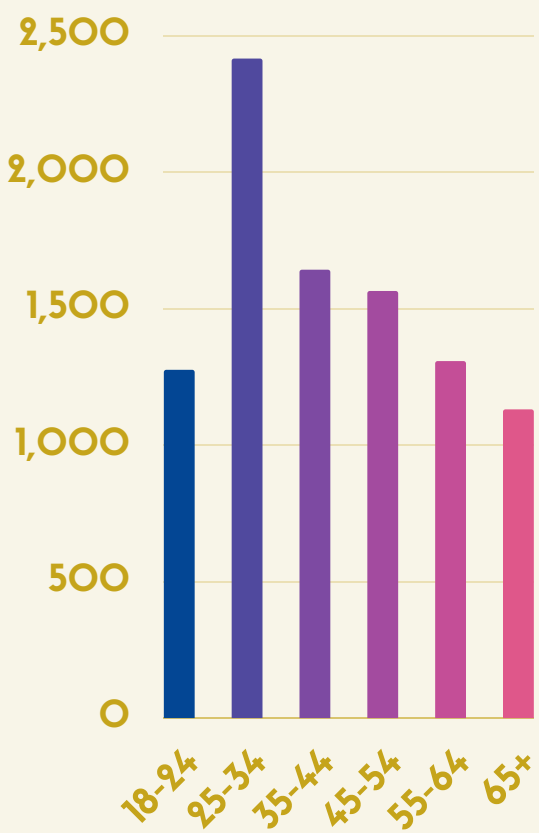

SALISBURY

WHAT ARE OUR COMMUNITY NEEDS?

24681 SESSIONS

1 JULY 2020 - 30 JUNE 2021

TOP 25 LANDING PAGES:

SESSIONS BY PRIMARY CATEGORY

WHO ARE OUR USERS?

AGE