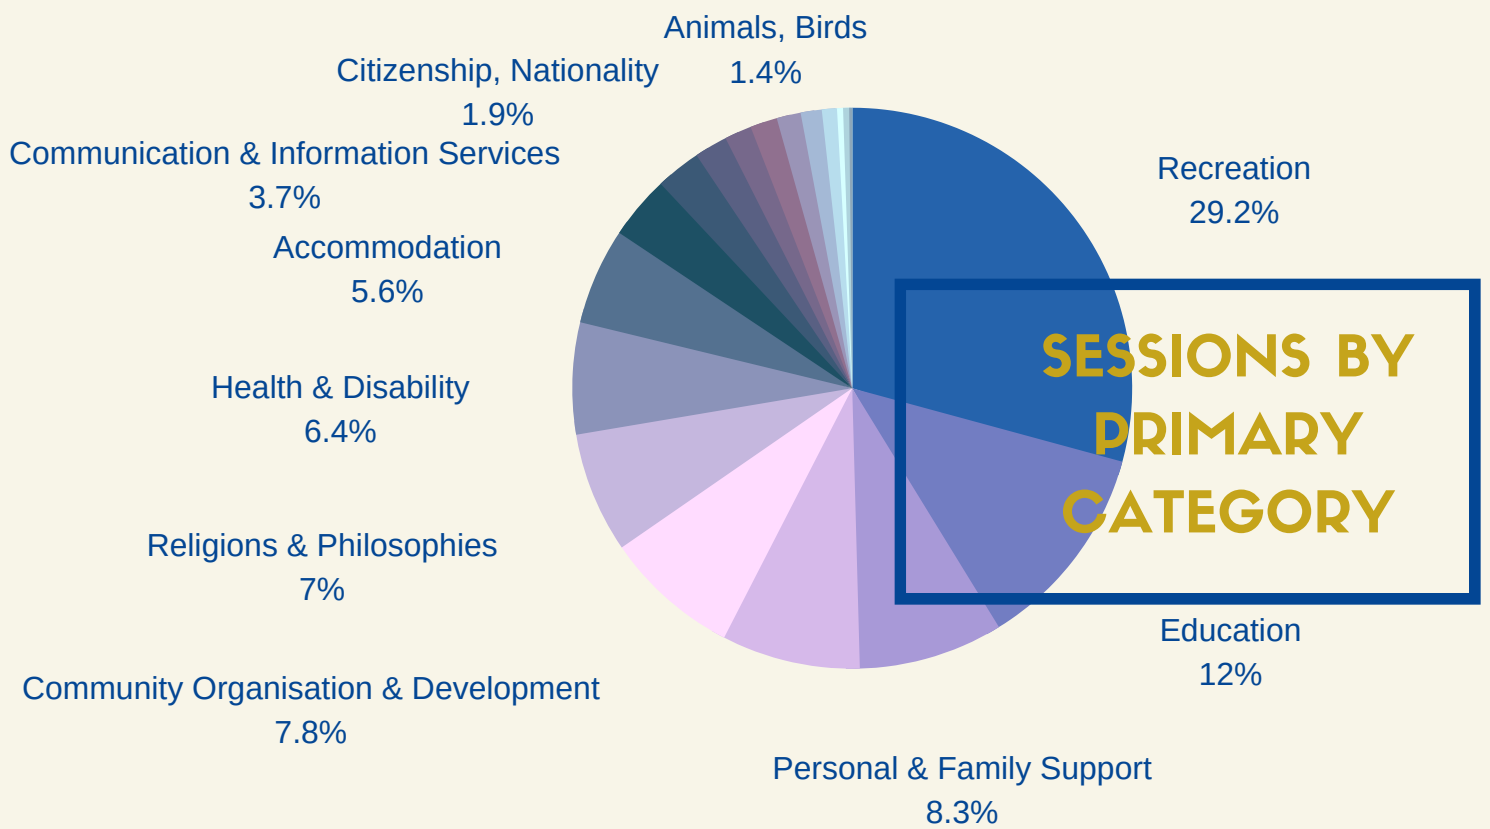

SALISBURY

WHAT ARE OUR COMMUNITY NEEDS?

24681 SESSIONS

1 JULY 2020 - 30 JUNE 2021

TOP 25 LANDING PAGES:

SESSIONS BY PRIMARY CATEGORY

WHO ARE OUR USERS?

AGE